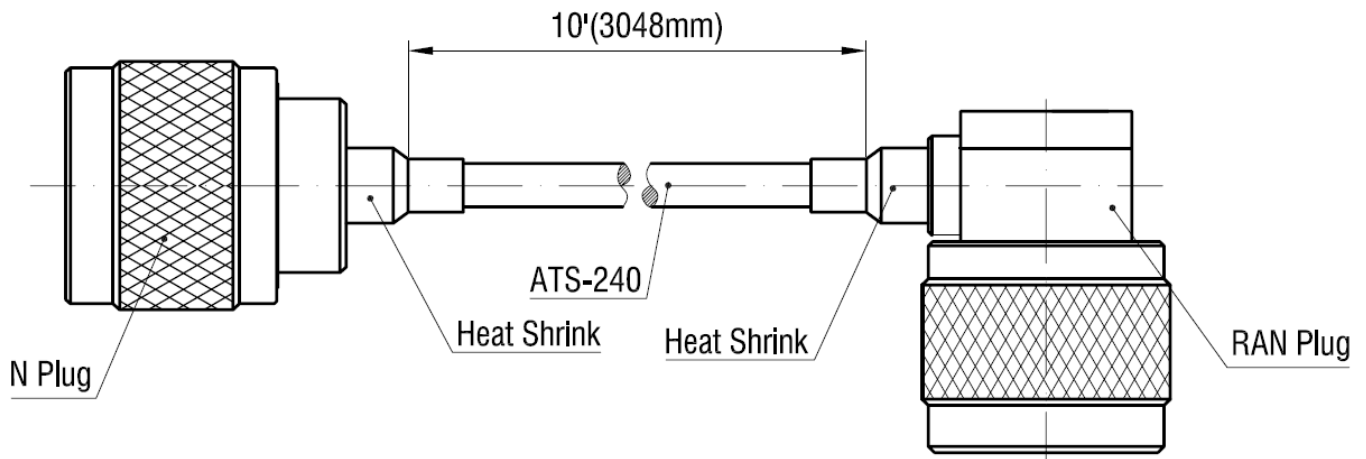

# 10' 240 SERIES N-STYLE PLUG TO RIGHT ANGLE N-STYLE PLUG CABLE ASSEMBLY

TITLE:

10' 240 Series N-Style Plug to Right Angle N-Style Plug Cable Assembly

PART NUMBER: ATS-240-NP-RANP-10ft

V1.0

AccelTex Solutions